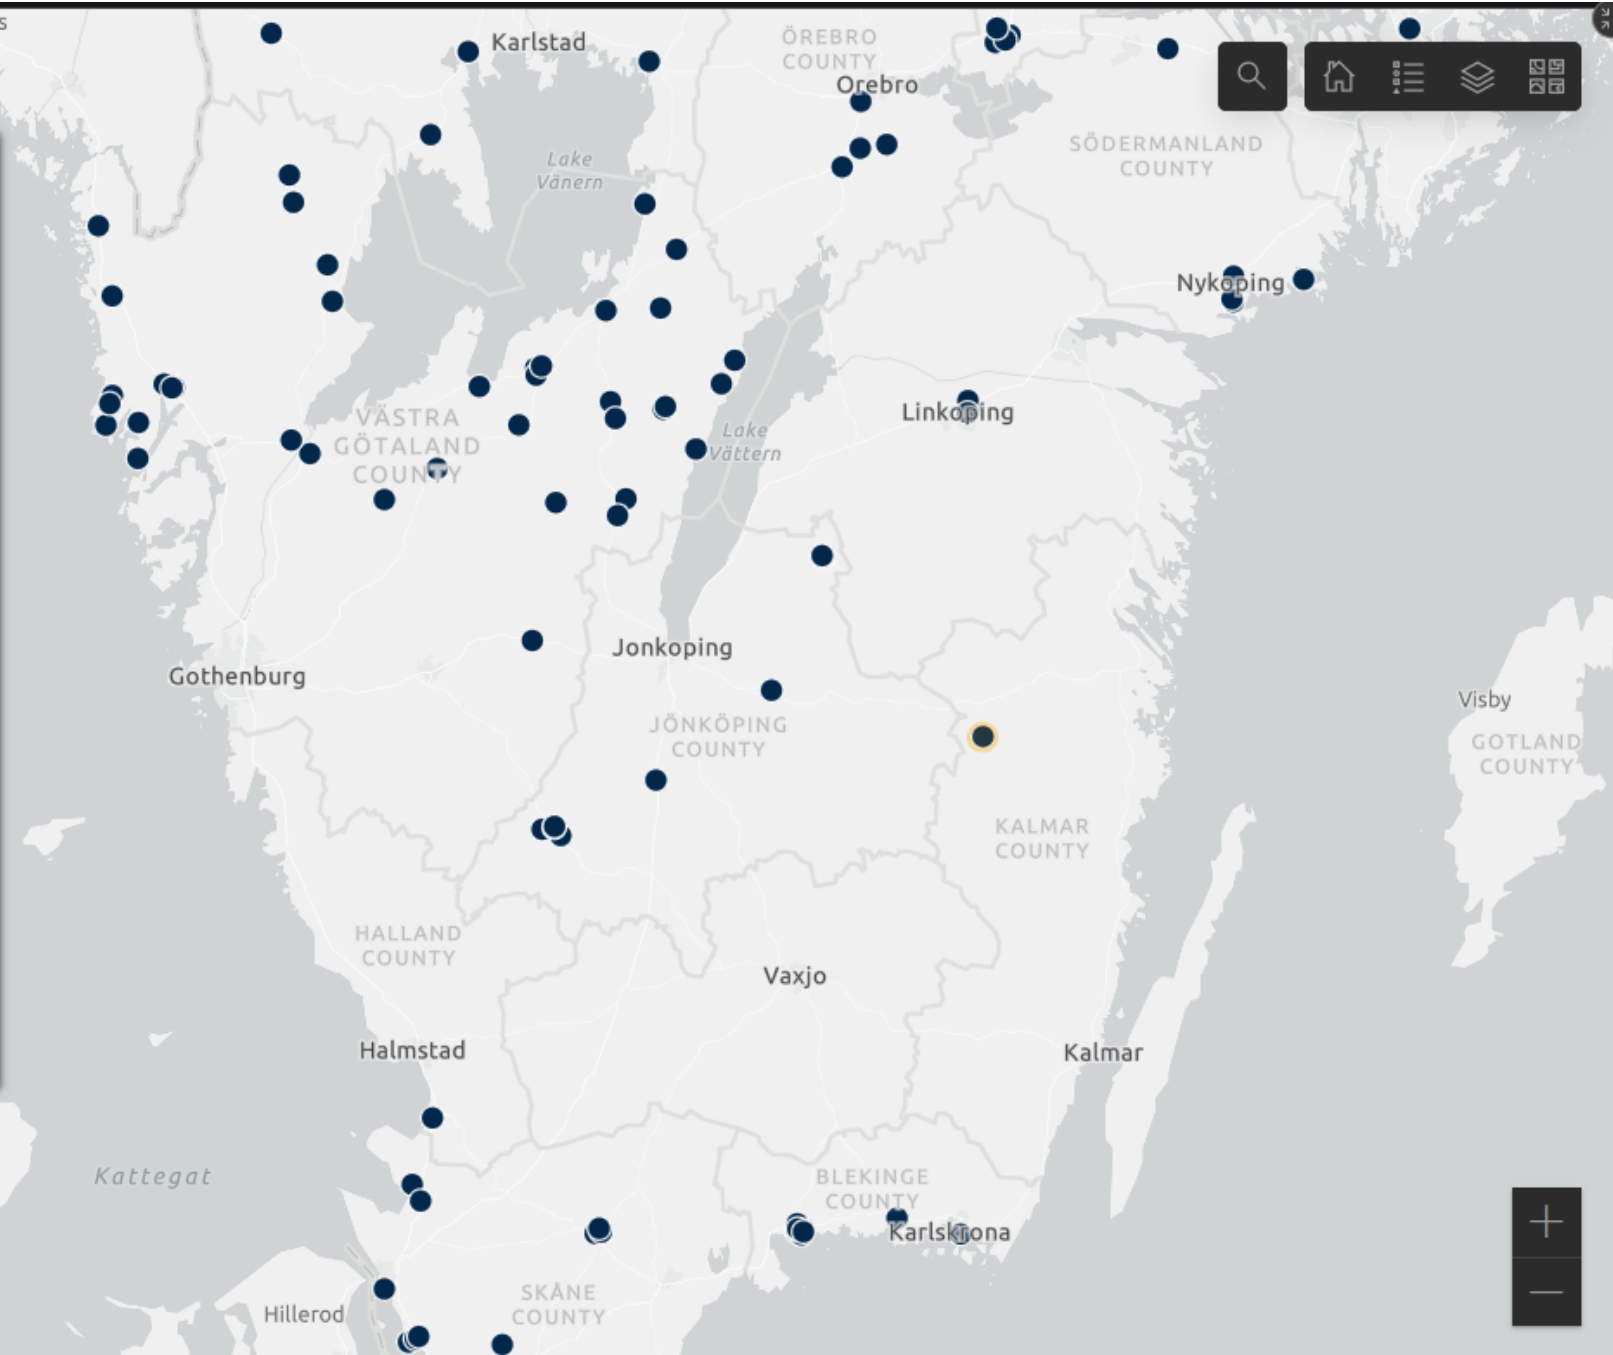

### Current number of sites on map

Map showing site locations in Sweden. Key locations labeled include Oslo, Stockholm, Helsinki, Tallinn, Riga, and Copenhagen. Surrounding countries like Norway, Finland, Denmark, Estonia, Latvia, Lithuania, and Russia are also visible. The map includes a search bar and navigation controls.

Esri, HERE, Garmin, FAO, NOAA, USGS  
Powered by Esri

Zooma till ↻ Panorera

**Infrastructure available to site border**  
Water: Yes  
Sewage: Yes  
Fiber: Yes  
District heating: No  
Road: Yes

**Infrastructure around site**  
Airport: 122 km  
Seaport: 70 km

Bild: Business Sweden