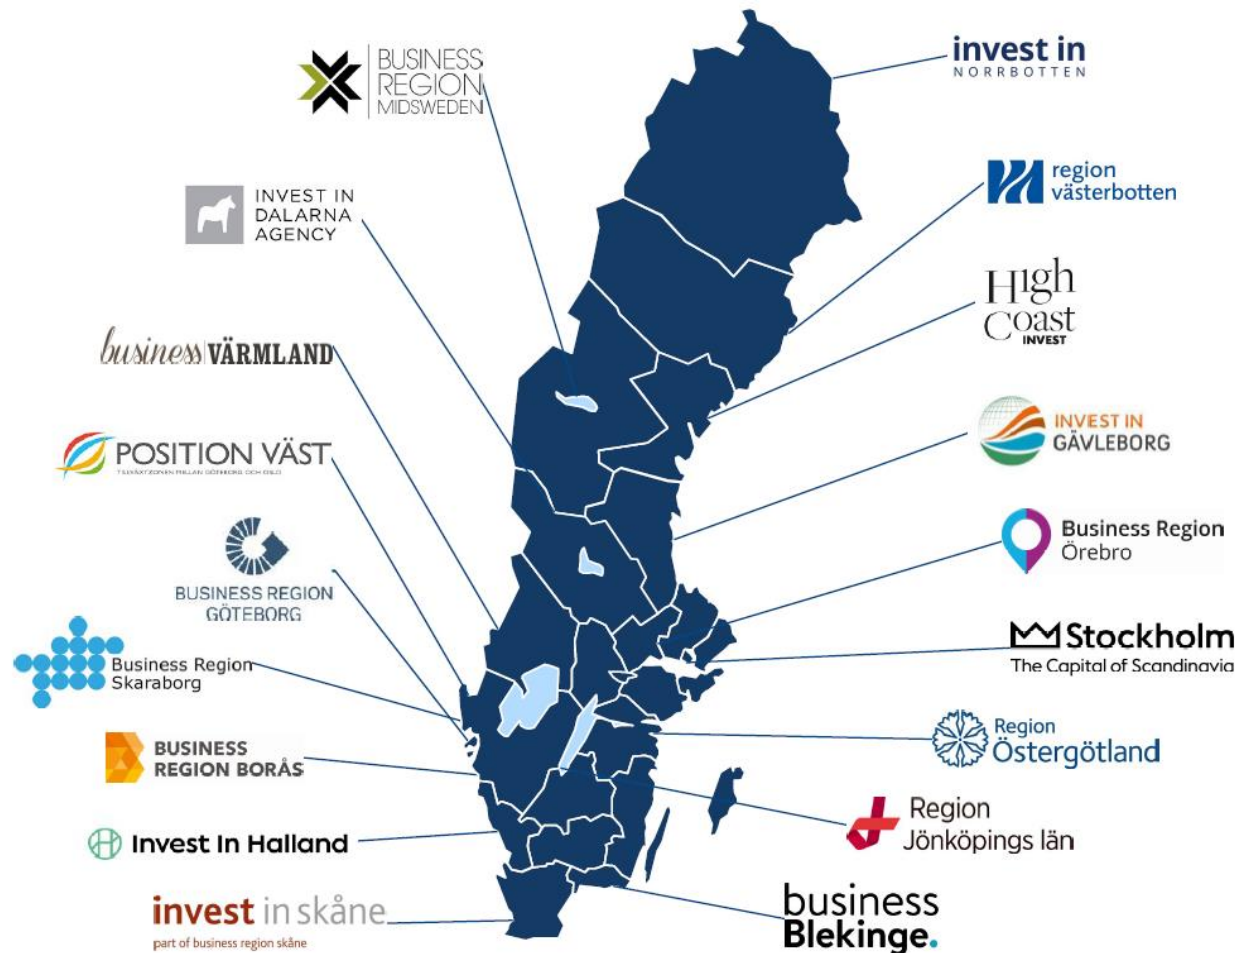

### 18 regional investment promotion agencies (IPAs) in Sweden

Bild: Business Sweden

# Business Sweden – Regional Samverkan

Global

National

Regional and local

*Bild: Business Sweden*

**MER ÄN BARA UTLÄNDSK INVESTERING ...**

Map showing site locations in Sweden. Key locations labeled include Oslo, Stockholm, Helsinki, Tallinn, Riga, and Copenhagen. Surrounding countries like Norway, Finland, Denmark, Estonia, Latvia, Lithuania, and Russia are also visible. The map includes a search bar and navigation controls.